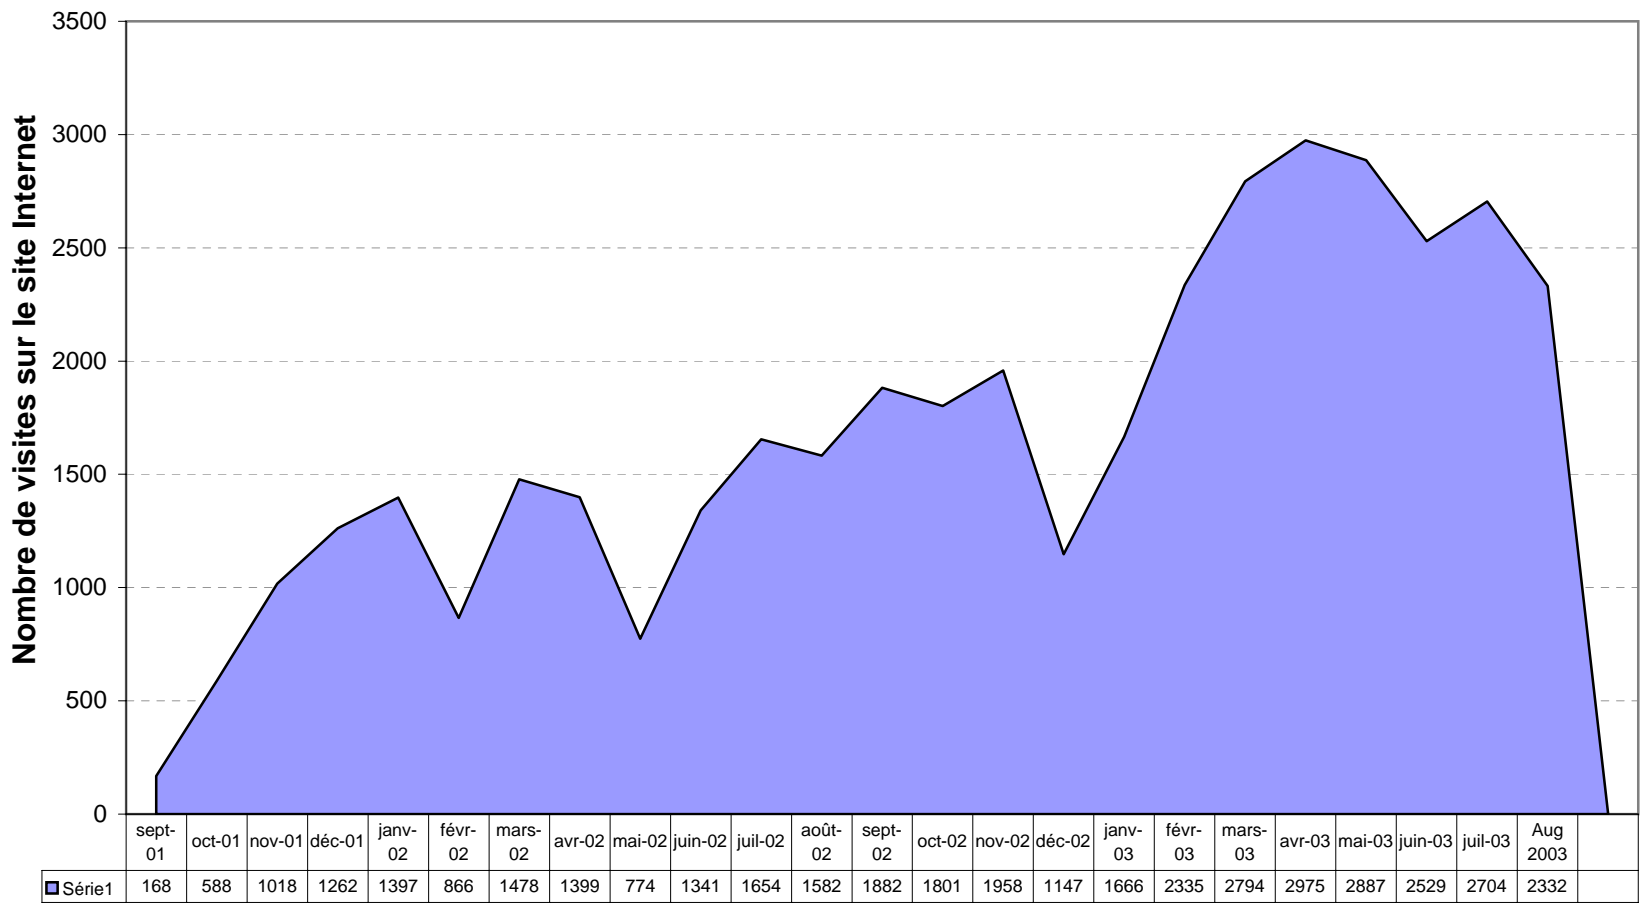

# DOLPHIN's website - Usage Statistics

sept-2001 to august 2003 : 38205 visitors